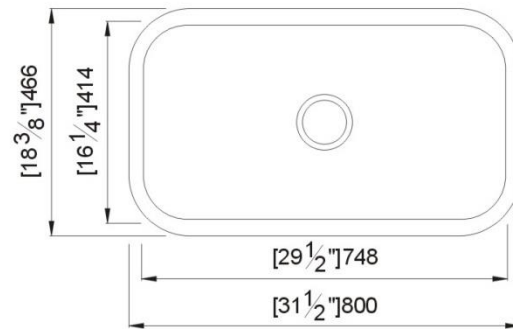

3. Double unequal: EG40-60

Overall dimensions: 31-3/4" X 20-5/8" X 7"9"

4. Double unequal: EG70-30 and EG30-70

Overall dimensions: 31-1/2" X 20-1/2" X 9"7/8"

5. Kitchen single bowl: EG3118

Overall dimension: 31-1/2" X 18-3/8" X 9"

6. Large utility sink: EG2318

Overall dimensions: 23-1/8" X 17-7/8" X 9"

7. Small utility sink: EG1817

Overall dimensions: 18" X 16-1/2" X 9"

8. Bar sink: EG1513

Overall dimensions: 15-1/4" X 12-5/8" X 7"

**Hand-made stainless steel sinks: SS304, 18 gauge**

Double equal: HM3218-DE

Overall dimension: 32" X 18" X 10"

Double unequal: HM3320-DO

Overall dimension: 33"x 20"x 10"

Kitchen single bowl: HM3018-S

Overall dimension: 30"x18"x10"

Large Utility: HM2318-S

Overall dimension: 23" x 18" x 10"

Overall dimensions: 18-1/4" x 15" x 7-3/4"