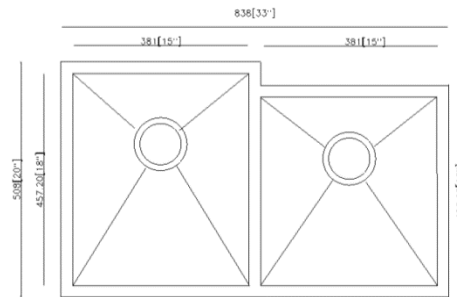

6. Large utility sink: EG2318

Overall dimensions: 23-1/8" X 17-7/8" X 9"

7. Small utility sink: EG1817

Overall dimensions: 18" X 16-1/2" X 9"

8. Bar sink: EG1513

Overall dimensions: 15-1/4" X 12-5/8" X 7"

**Hand-made stainless steel sinks: SS304, 18 gauge**

Double equal: HM3218-DE

Overall dimension: 32" X 18" X 10"

Double unequal: HM3320-DO

Overall dimension: 33"x 20"x 10"

Kitchen single bowl: HM3018-S

Overall dimension: 30"x18"x10"

Large Utility: HM2318-S

Overall dimension: 23" x 18" x 10"

- 1. US2114 (white and beige): with 3 overflow holes

**Out Size : 21" X 14-1/2" X 8-1/2"**  
**Bowl Size:18-1/2" X 12-1/4" X 7"**

Overall dimensions: 21" X 14-1/2" X 8-1/2"

- 2. UO1815 (white and beige): with 1 overflow hole

Overall dimensions: 18-1/4" x 15" x 7-3/4"