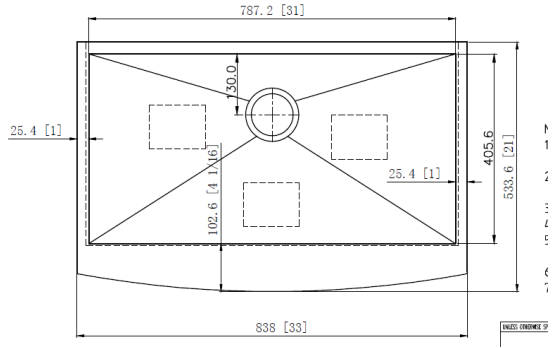

AP3321-S (Kitchen Single Bowl)