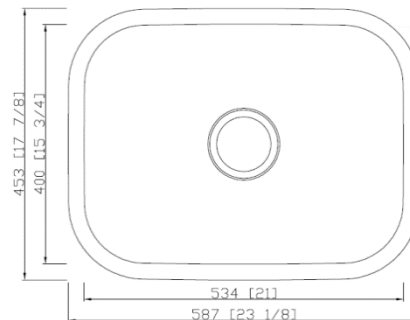

3. Double unequal: EG40-60

Overall dimensions: 31-3/4" X 20-5/8" X 7"9"

4. Double unequal: EG70-30 and EG30-70

Overall dimensions: 31-1/2" X 20-1/2" X 9"7/8"

5. Kitchen single bowl: EG3118

Overall dimension: 31-1/2" X 18-3/8" X 9"

6. Large utility sink: EG2318

Overall dimensions: 23-1/8" X 17-7/8" X 9"

7. Small utility sink: EG1817

Overall dimensions: 18" X 16-1/2" X 9"

8. Bar sink: EG1513

Overall dimensions: 15-1/4" X 12-5/8" X 7"

**Hand-made stainless steel sinks: SS304, 18 gauge**

Double equal: HM3218-DE

Overall dimension: 32" X 18" X 10"

Double unequal: HM3320-DO

Overall dimension: 33"x 20"x 10"

Kitchen single bowl: HM3018-S

Overall dimension: 30"x18"x10"

Large Utility: HM2318-S

Overall dimension: 23" x 18" x 10"

- 1. US2114 (white and beige): with 3 overflow holes

**Out Size : 21" X 14-1/2" X 8-1/2"**  
**Bowl Size:18-1/2" X 12-1/4" X 7"**

Overall dimensions: 21" X 14-1/2" X 8-1/2"

- 2. UO1815 (white and beige): with 1 overflow hole