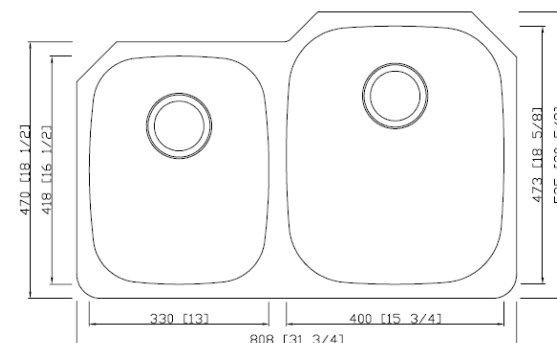

3. Double unequal: EG40-60

Overall dimensions: 31-3/4" X 20-5/8" X 7"9"

4. Double unequal: EG70-30 and EG30-70

Overall dimensions: 31-1/2" X 20-1/2" X 9"7/8"

5. Kitchen single bowl: EG3118

Overall dimension: 31-1/2" X 18-3/8" X 9"

Double equal: HM3218-DE

Overall dimension: 32" X 18" X 10"

Double unequal: HM3320-DO

Overall dimension: 33"x 20"x 10"

Kitchen single bowl: HM3018-S

Overall dimension: 30"x18"x10"

Large Utility: HM2318-S

Overall dimension: 23" x 18" x 10"

- 1. US2114 (white and beige): with 3 overflow holes

**Out Size : 21" X 14-1/2" X 8-1/2"**  
**Bowl Size:18-1/2" X 12-1/4" X 7"**

Overall dimensions: 21" X 14-1/2" X 8-1/2"

- 2. UO1815 (white and beige): with 1 overflow hole

Overall dimensions: 18-1/4" x 15" x 7-3/4"