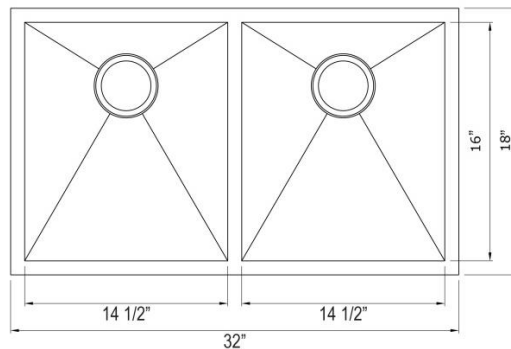

6. Large utility sink: EG2318

Overall dimensions: 23-1/8" X 17-7/8" X 9"

7. Small utility sink: EG1817

Overall dimensions: 18" X 16-1/2" X 9"

8. Bar sink: EG1513

Overall dimensions: 15-1/4" X 12-5/8" X 7"

**Hand-made stainless steel sinks: SS304, 18 gauge**

Double equal: HM3218-DE

Overall dimension: 32" X 18" X 10"

Double unequal: HM3320-DO

Overall dimension: 33"x 20"x 10"

Kitchen single bowl: HM3018-S

Overall dimension: 30"x18"x10"

Large Utility: HM2318-S

Overall dimension: 23" x 18" x 10"

- 1. US2114 (white and beige): with 3 overflow holes

**Out Size : 21" X 14-1/2" X 8-1/2"**  
**Bowl Size:18-1/2" X 12-1/4" X 7"**

Overall dimensions: 21" X 14-1/2" X 8-1/2"

- 2. UO1815 (white and beige): with 1 overflow hole

Overall dimensions: 18-1/4" x 15" x 7-3/4"