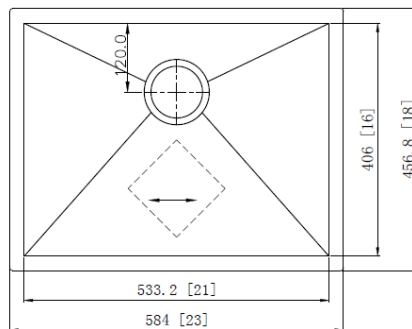

6. Large utility sink: EG2318

Overall dimensions: 23-1/8" X 17-7/8" X 9"

7. Small utility sink: EG1817

Overall dimensions: 18" X 16-1/2" X 9"

8. Bar sink: EG1513

Overall dimensions: 15-1/4" X 12-5/8" X 7"

**Hand-made stainless steel sinks: SS304, 18 gauge**

Double equal: HM3218-DE

Overall dimension: 32" X 18" X 10"

Double unequal: HM3320-DO

Overall dimension: 33"x 20"x 10"

Kitchen single bowl: HM3018-S

Overall dimension: 30"x18"x10"

Large Utility: HM2318-S

Overall dimension: 23" x 18" x 10"

- 1. US2114 (white and beige): with 3 overflow holes

**Out Size : 21" X 14-1/2" X 8-1/2"**  
**Bowl Size:18-1/2" X 12-1/4" X 7"**

Overall dimensions: 21" X 14-1/2" X 8-1/2"

- 2. UO1815 (white and beige): with 1 overflow hole

Overall dimensions: 18-1/4" x 15" x 7-3/4"