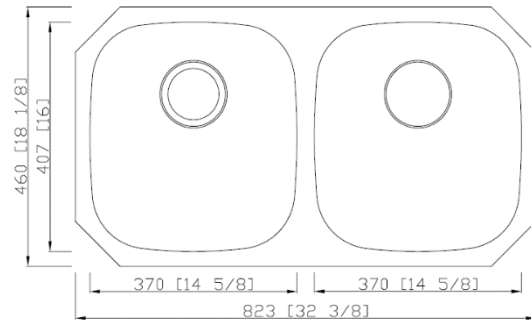

Under-mount stainless steel sink: SS304 steel, 18 gauge, brush finish

1. Double equal: EG50-50 (rear drain holes)

Overall dimensions: 32-3/8" X 18-1/8" X 9"9"

2. Double unequal: EG60-40