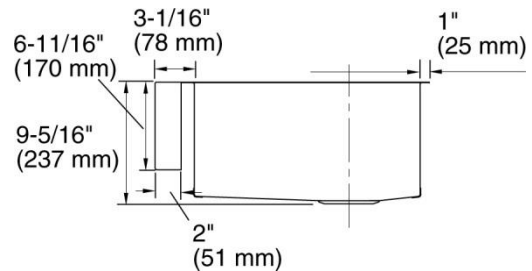

AP3521-D (Kitchen double bowl):