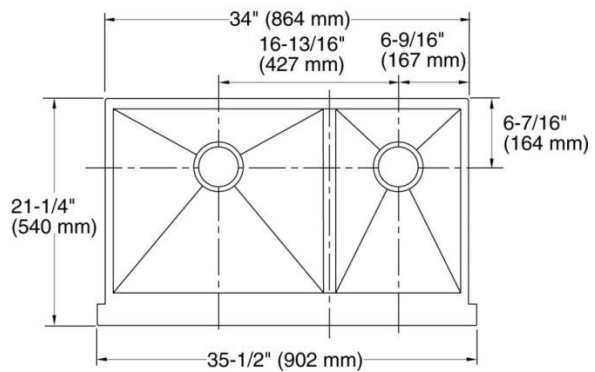

AP3521-D (Kitchen double bowl):