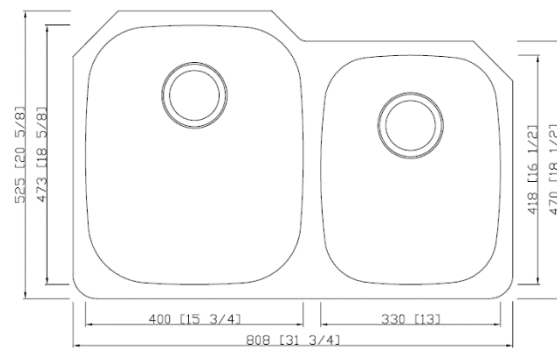

Overall dimensions: 31-3/4" X 20-5/8" X 9"7"

3. Double unequal: EG40-60