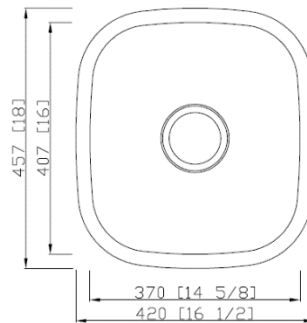

3. Double unequal: EG40-60

Overall dimensions: 31-3/4" X 20-5/8" X 7"9"

4. Double unequal: EG70-30 and EG30-70

Overall dimensions: 31-1/2" X 20-1/2" X 9"7/8"

5. Kitchen single bowl: EG3118

Overall dimension: 31-1/2" X 18-3/8" X 9"

6. Large utility sink: EG2318

Overall dimensions: 23-1/8" X 17-7/8" X 9"

7. Small utility sink: EG1817

Overall dimensions: 18" X 16-1/2" X 9"

8. Bar sink: EG1513

Overall dimensions: 15-1/4" X 12-5/8" X 7"

**Hand-made stainless steel sinks: SS304, 18 gauge**

Double equal: HM3218-DE

Overall dimension: 32" X 18" X 10"

Double unequal: HM3320-DO

Overall dimension: 33"x 20"x 10"

Kitchen single bowl: HM3018-S

Overall dimension: 30"x18"x10"

Large Utility: HM2318-S

Overall dimension: 23" x 18" x 10"

- 1. US2114 (white and beige): with 3 overflow holes

**Out Size : 21" X 14-1/2" X 8-1/2"**  
**Bowl Size:18-1/2" X 12-1/4" X 7"**

Overall dimensions: 21" X 14-1/2" X 8-1/2"

- 2. UO1815 (white and beige): with 1 overflow hole