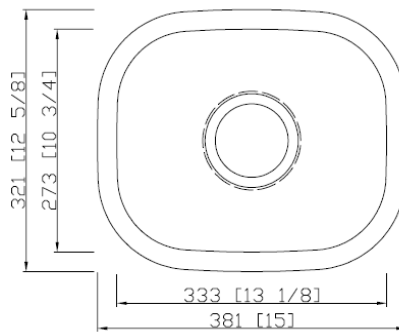

6. Large utility sink: EG2318

Overall dimensions: 23-1/8" X 17-7/8" X 9"

7. Small utility sink: EG1817

Overall dimensions: 18" X 16-1/2" X 9"

8. Bar sink: EG1513

Overall dimensions: 15-1/4" X 12-5/8" X 7"

**Hand-made stainless steel sinks: SS304, 18 gauge**

Double equal: HM3218-DE

Overall dimension: 32" X 18" X 10"

Double unequal: HM3320-DO

Overall dimension: 33"x 20"x 10"

Kitchen single bowl: HM3018-S

Overall dimension: 30"x18"x10"

Large Utility: HM2318-S

Overall dimension: 23" x 18" x 10"

- 1. US2114 (white and beige): with 3 overflow holes

**Out Size : 21" X 14-1/2" X 8-1/2"**  
**Bowl Size:18-1/2" X 12-1/4" X 7"**

Overall dimensions: 21" X 14-1/2" X 8-1/2"

- 2. UO1815 (white and beige): with 1 overflow hole

Overall dimensions: 18-1/4" x 15" x 7-3/4"