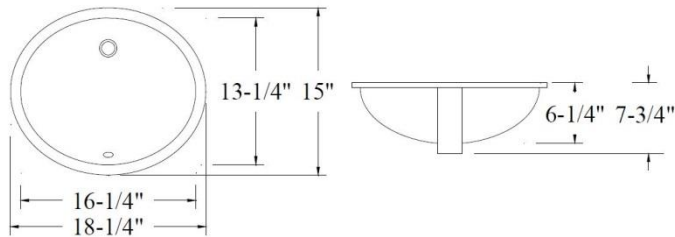

6. Large utility sink: EG2318

Overall dimensions: 23-1/8" X 17-7/8" X 9"

7. Small utility sink: EG1817

Overall dimensions: 18" X 16-1/2" X 9"

8. Bar sink: EG1513

Overall dimensions: 15-1/4" X 12-5/8" X 7"

**Hand-made stainless steel sinks: SS304, 18 gauge**

Double equal: HM3218-DE

Overall dimension: 32" X 18" X 10"

Double unequal: HM3320-DO

Overall dimension: 33"x 20"x 10"

Kitchen single bowl: HM3018-S

Overall dimension: 30"x18"x10"

Large Utility: HM2318-S

Overall dimension: 23" x 18" x 10"

- 1. US2114 (white and beige): with 3 overflow holes

**Out Size : 21" X 14-1/2" X 8-1/2"**  
**Bowl Size:18-1/2" X 12-1/4" X 7"**

Overall dimensions: 21" X 14-1/2" X 8-1/2"

- 2. UO1815 (white and beige): with 1 overflow hole

Overall dimensions: 18-1/4" x 15" x 7-3/4"