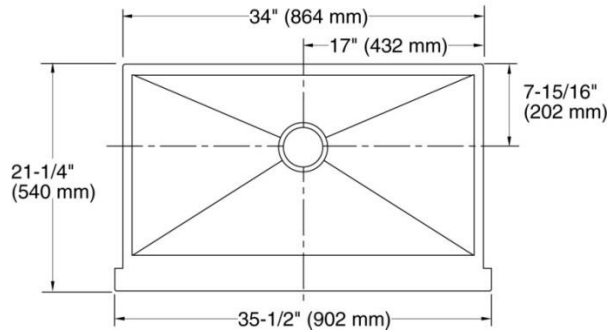

Hand-made stainless steel sinks (with Apron): SS304, 18 gauge

AP3521-S (Kitchen single bowl):