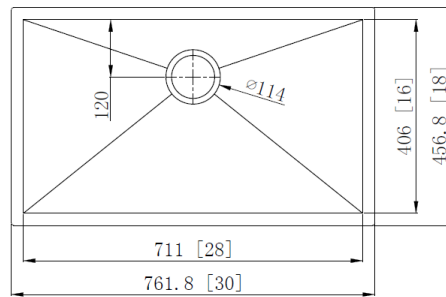

6. Large utility sink: EG2318

Overall dimensions: 23-1/8" X 17-7/8" X 9"

7. Small utility sink: EG1817

Overall dimensions: 18" X 16-1/2" X 9"

8. Bar sink: EG1513

Overall dimensions: 15-1/4" X 12-5/8" X 7"

**Hand-made stainless steel sinks: SS304, 18 gauge**

Double equal: HM3218-DE

Overall dimension: 32" X 18" X 10"

Double unequal: HM3320-DO

Overall dimension: 33"x 20"x 10"

Kitchen single bowl: HM3018-S

Overall dimension: 30"x18"x10"

Large Utility: HM2318-S

Overall dimension: 23" x 18" x 10"

- 1. US2114 (white and beige): with 3 overflow holes

**Out Size : 21" X 14-1/2" X 8-1/2"**  
**Bowl Size:18-1/2" X 12-1/4" X 7"**

Overall dimensions: 21" X 14-1/2" X 8-1/2"

- 2. UO1815 (white and beige): with 1 overflow hole

Overall dimensions: 18-1/4" x 15" x 7-3/4"