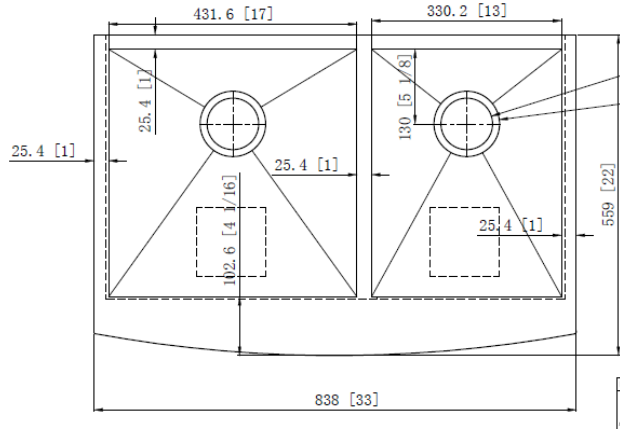

AP3322-DO (Kitchen 60/40)