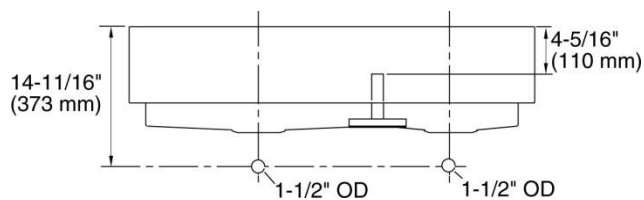

AP3521-D (Kitchen double bowl):