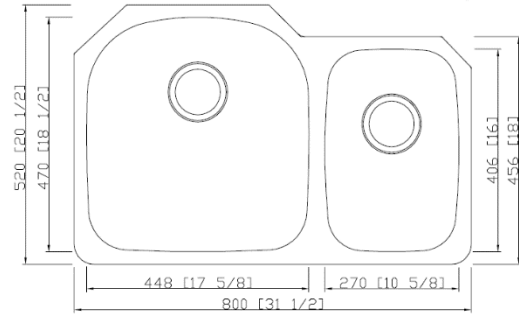

3. Double unequal: EG40-60

Overall dimensions: 31-3/4" X 20-5/8" X 7"9"

4. Double unequal: EG70-30 and EG30-70

Overall dimensions: 31-1/2" X 20-1/2" X 9"7/8"

5. Kitchen single bowl: EG3118

Overall dimension: 31-1/2" X 18-3/8" X 9"

Double equal: HM3218-DE

Overall dimension: 32" X 18" X 10"

Double unequal: HM3320-DO

Overall dimension: 33"x 20"x 10"

Kitchen single bowl: HM3018-S

Overall dimension: 30"x18"x10"

Large Utility: HM2318-S

Overall dimension: 23" x 18" x 10"

- 1. US2114 (white and beige): with 3 overflow holes

**Out Size : 21" X 14-1/2" X 8-1/2"**  
**Bowl Size:18-1/2" X 12-1/4" X 7"**

Overall dimensions: 21" X 14-1/2" X 8-1/2"

- 2. UO1815 (white and beige): with 1 overflow hole

Overall dimensions: 18-1/4" x 15" x 7-3/4"