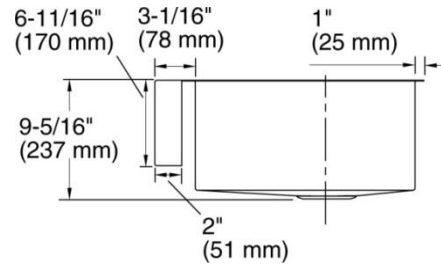

Hand-made stainless steel sinks (with Apron): SS304, 18 gauge

AP3521-S (Kitchen single bowl):