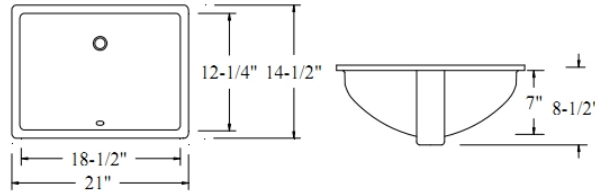

6. Large utility sink: EG2318

Overall dimensions: 23-1/8" X 17-7/8" X 9"

7. Small utility sink: EG1817

Overall dimensions: 18" X 16-1/2" X 9"

8. Bar sink: EG1513

Overall dimensions: 15-1/4" X 12-5/8" X 7"

**Hand-made stainless steel sinks: SS304, 18 gauge**

Double equal: HM3218-DE

Overall dimension: 32" X 18" X 10"

Double unequal: HM3320-DO

Overall dimension: 33"x 20"x 10"

Kitchen single bowl: HM3018-S

Overall dimension: 30"x18"x10"

Large Utility: HM2318-S

Overall dimension: 23" x 18" x 10"

- 1. US2114 (white and beige): with 3 overflow holes

**Out Size : 21" X 14-1/2" X 8-1/2"**  
**Bowl Size:18-1/2" X 12-1/4" X 7"**

Overall dimensions: 21" X 14-1/2" X 8-1/2"

- 2. UO1815 (white and beige): with 1 overflow hole

Overall dimensions: 18-1/4" x 15" x 7-3/4"