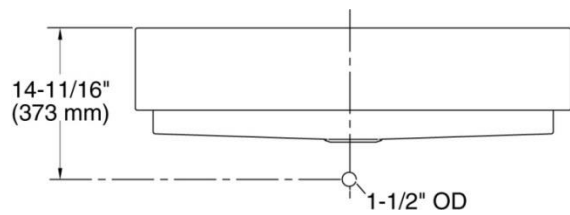

Hand-made stainless steel sinks (with Apron): SS304, 18 gauge

AP3521-S (Kitchen single bowl):